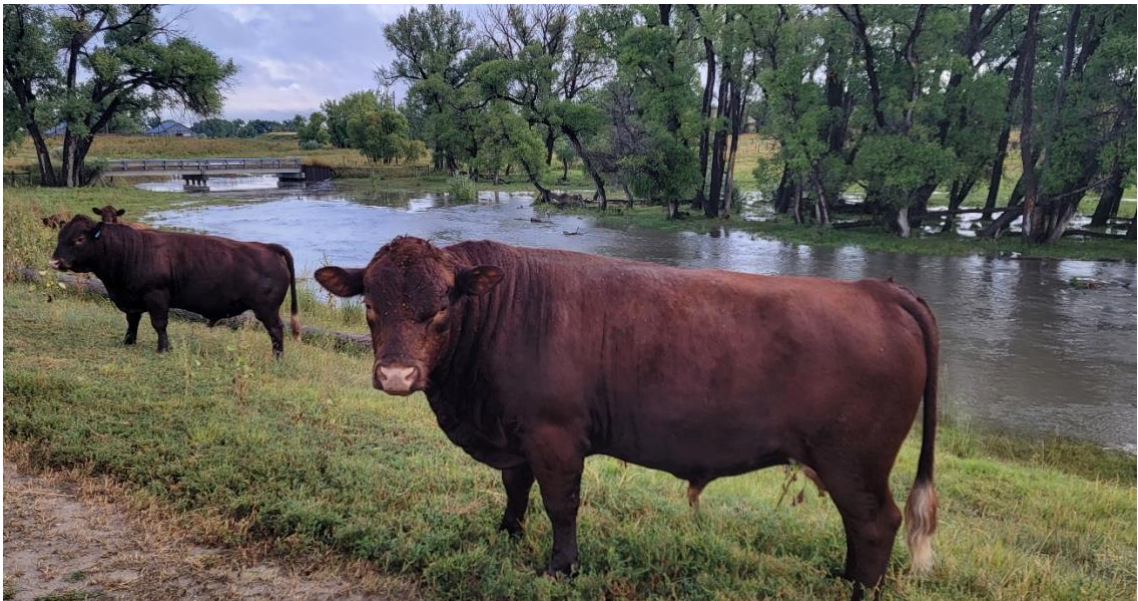

Her sire, Little Hoof Cooper