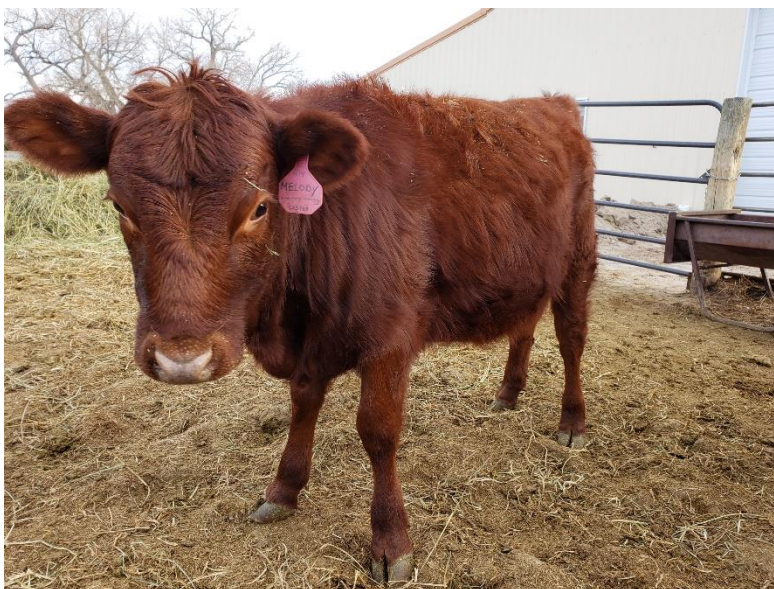

## Moosters Melody Marie

ADCA #044686

Red

Heterozygous polled

PHA and chondro free; parent verified at UC Davis

A2A2

Sire: Euchee Creek's Red Sonny

Dam: Laffey's Red Harmony

\$1200

Melody is one of the more people oriented heifers in the 2018 spring group. She is always curious and is truly a pocket cow! Shown below in her pre-winter coat, this pretty girl is going to be a perfect medium sized cow like her dam. She inherits her sweetness from her sire, Sonny, along with her deep red color. She would be on our "retain" list if we had just a bit more room!